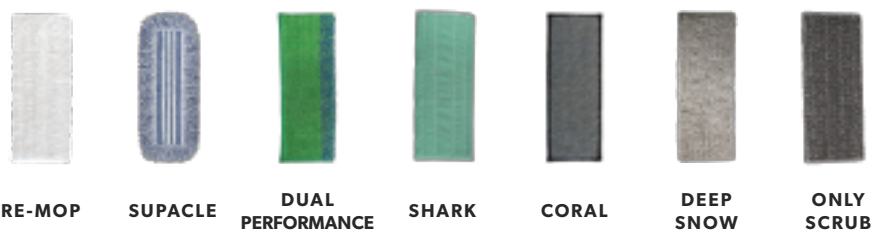

MOP & COMPATIBLE FRAMES

RE-MOP SUPACLE DUAL PERFORMANCE SHARK CORAL DEEP SNOW ONLY SCRUB

	CODE	DIMENSION	PAG 8	PAG 9	PAG 10	PAG 11	PAG 12	PAG 13	PAG 14
RAIL / SLIDE									
	ATPA00034	40 cm	FRAN01659	FRAN01634	FRAN01639	FRAN01644	FRAN01642	FRAN01487	FRAN01521
	ATPA00037	60 cm	-	-	-	-	-	FRAN01488	FRAN01522
	ATPA00038	80 cm	-	-	-	-	-	FRAN01489	FRAN01523
	ATPA00033	100 cm	-	-	-	-	-	FRAN01490	FRAN01524
VELCRO ALU									
	ATPA000125	40 cm	FRAN01659	FRAN01634	FRAN01639	FRAN01644	FRAN01642	FRAN01487	FRAN01521
DUPLEX									
	ATPA00080	40 cm	FRAN01659	FRAN01634	FRAN01639	FRAN01644	FRAN01642	FRAN01487	FRAN01521
	ATPA00084	40 cm	FRAN01659	FRAN01634	FRAN01639	FRAN01644	FRAN01642	FRAN01487	FRAN01521
OLYMPIC / ONE									
	ATPA00066	40 cm	FRAN01659	FRAN01634	FRAN01639	FRAN01644	FRAN01642	FRAN01478 FRAN01481 FRAN01484	FRAN01512 FRAN01515 FRAN01518
OLYMPIC / ONE PREMIUM									
	ATPA00146	40 cm	FRAN01659	FRAN01634	FRAN01639	FRAN01644	FRAN01642	FRAN01478 FRAN01481 FRAN01484	FRAN01512 FRAN01515 FRAN01518
WONDER									
	ATPA00152	50 cm	-	-	-	-	-	FRAN01480 FRAN01483 FRAN01486	FRAN01514 FRAN01517 FRAN01520
SPEEDCLEAN / BOOK									
	ATPA00012	40 cm	-	-	-	-	-	FRAN01479 FRAN01482 FRAN01485	FRAN01513 FRAN01516 FRAN01519
	ATPA00014	50 cm	-	-	-	-	-	FRAN01480 FRAN01483 FRAN01486	FRAN01514 FRAN01517 FRAN01520
SANI SIMPLE									
	ATPA00069	40 cm	-	-	-	-	-	FRAN01474	FRAN01508
	ATPA00055	50 cm	-	-	-	-	-	FRAN01475	FRAN01509
AUTOMATIK / NO TOUCH									
	ATPA00064	40 cm	-	-	-	-	-	FRAN01476	FRAN01510
	ATPA00063	42 cm	-	-	-	-	-	FRAN01477	FRAN01511
TRIGGY									
	ATPA00111	40 cm	FRAN01659	FRAN01634	FRAN01639	FRAN01644	FRAN01642	FRAN01487	FRAN01521
TRIGGY DETACHABLE									
	ATPA00147	40 cm	FRAN01659	FRAN01634	FRAN01639	FRAN01644	FRAN01642	FRAN01487	FRAN01521